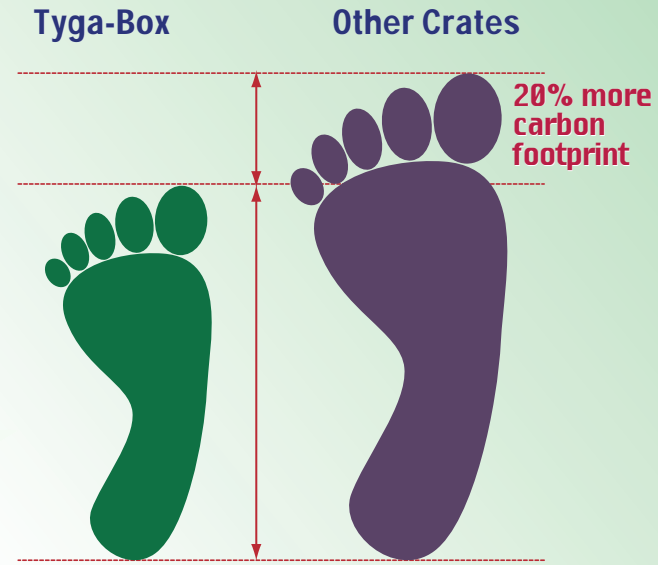

Meaner
Up to 63%
 more contents
 per packed stack*

Leaner
Up to 50%
 more boxes
 per nested stack

Greener
Up to 20%
 smaller
 carbon footprint

* of Letter Hung Folders Packed In The Same Orientation
That's Up To 63% More!

That's Up To 50% More!

Engineered for Ecological Efficiency
9.0 vs 10.8
 Pounds per Crate
That's Up to 20% Less Material Used per Crate